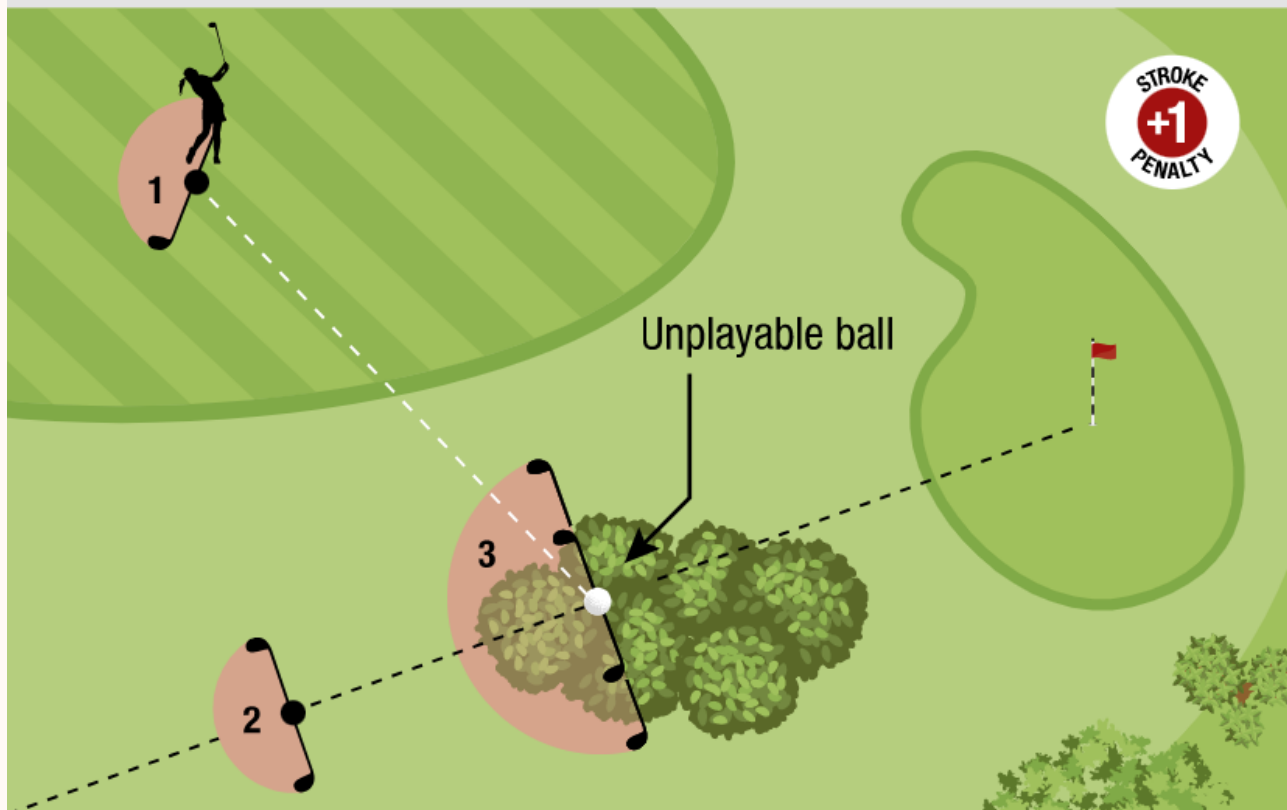

DIAGRAM 19.2: RELIEF OPTIONS FOR BALL UNPLAYABLE IN GENERAL AREA

A player decides that his or her ball in a bush is unplayable. The player has **three options**, in each case adding one penalty stroke:

- (1) The player may take stroke-and-distance relief by playing the original ball or another ball from a relief area based on where the previous stroke was made (see Rule 14.6 and Diagram 14.6).
- (2) The player may take back-on-the-line relief by dropping the original ball or another ball in a relief area based on a reference line going straight back from the hole through the spot of the original ball. The reference point is a point on the course chosen by the player that is on the reference line and is farther from the hole than the spot of the original ball. There is no limit on how far back on the line the reference point may be. The relief area is one club-length from the reference point, is not nearer to the hole than the reference point and may be in any area of the course. In choosing this reference point, the player should indicate the point by using an object (such as a tee).
- (3) The player may take lateral relief. The reference point is the spot of the original ball. The relief area is two club-lengths from the reference point, is not nearer to the hole than the reference point and may be in any area of the course.

Please head to our Philadelphia PGA Section YouTube channel for our Rules Webinars